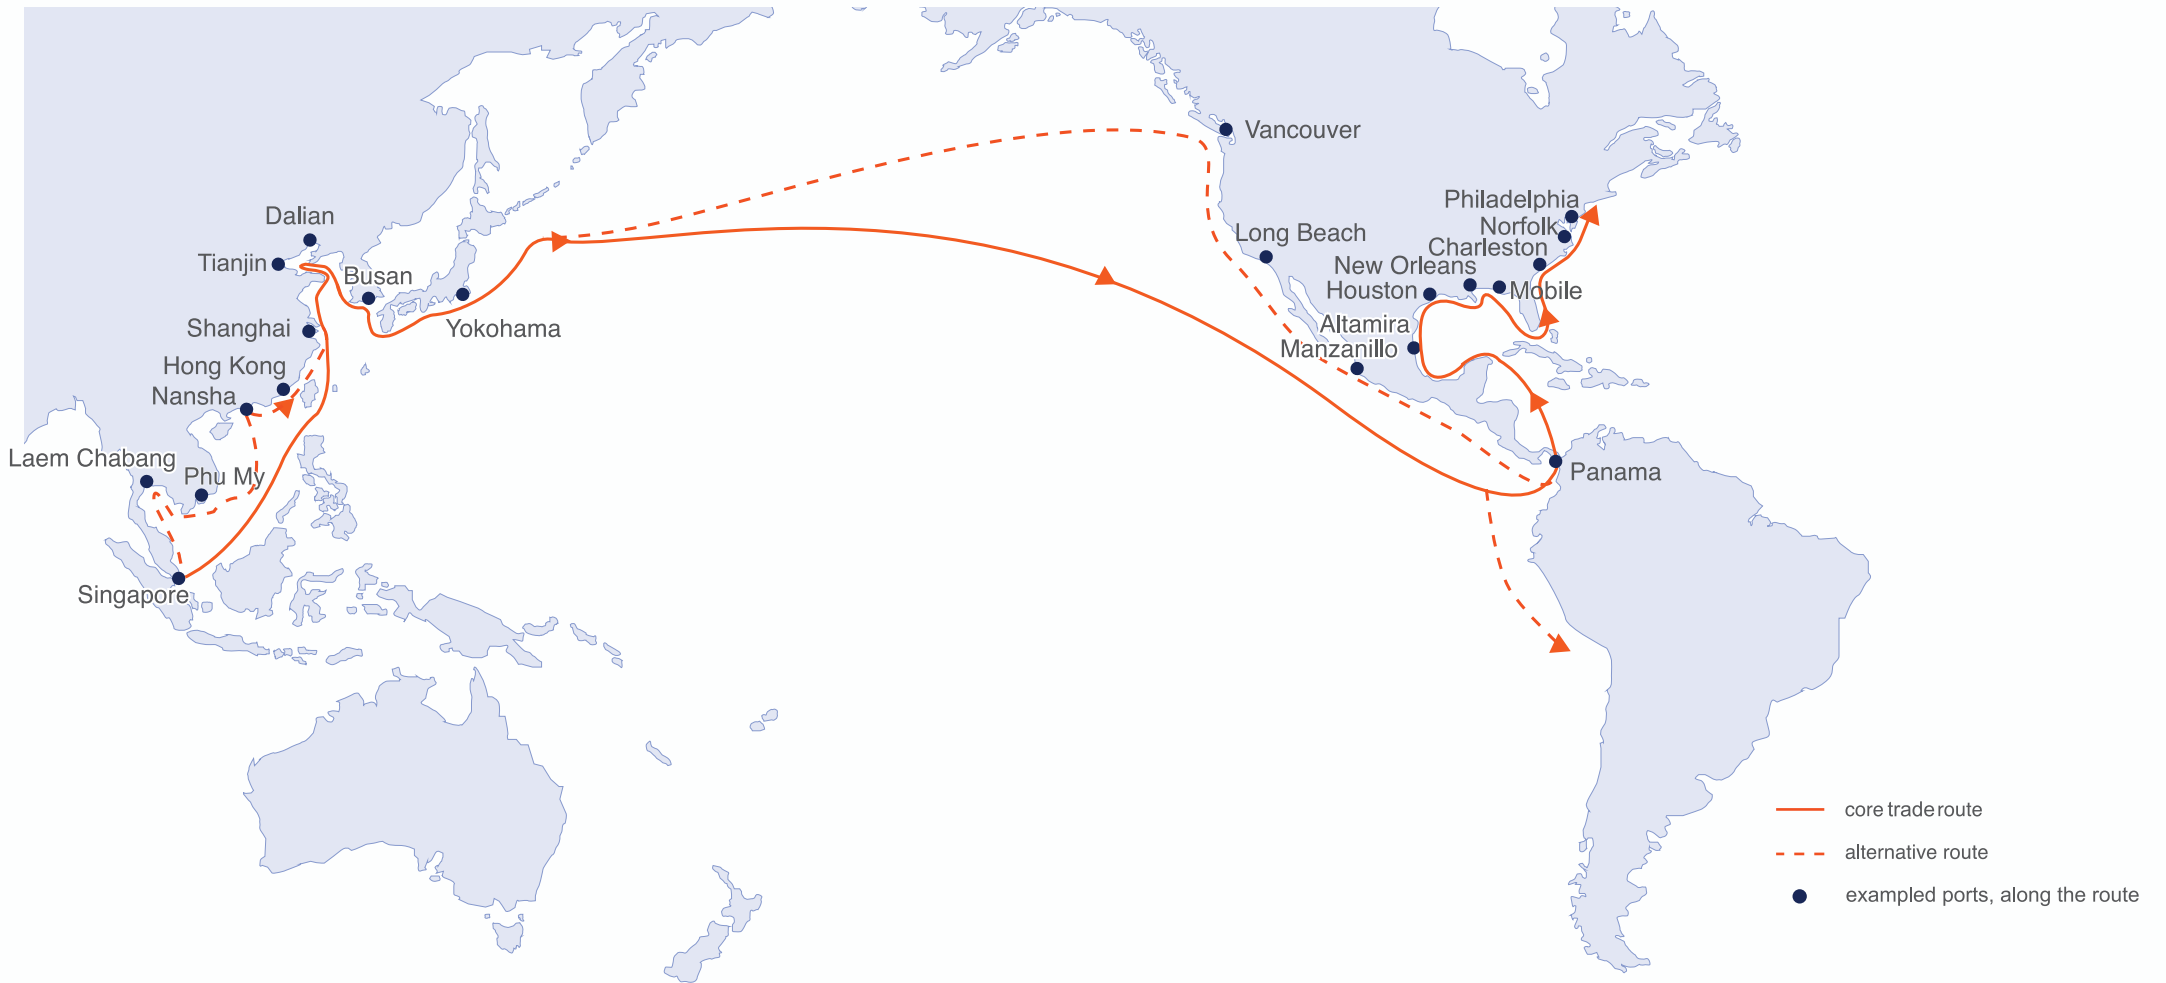

ASIA – AMERICAS TRADE ROUTE

Global Head Office

Singapore, SG
T: +65 6248 3600
E: chartering@aalshipping.com

Europe

Hamburg, DE (Regional Hub)
T: +49 40 36 13 04 505
E: chartering@aalshipping.com
Porvoo, FI
T: +358 40 827 7031
E: chartering@aalshipping.com
Paris, FR (Africa Enquiries)
T: +33 1 4071 8512
E: chartering@aalshipping.com

Middle East

Dubai, AE (Regional Hub)
T: +971 4 450 4700
E: chartering@aalshipping.com

Asia

Shanghai, CN
T: +86 21 6135 9600
E: china@aalshipping.com
Beijing, CN
T: +86 10 8447 5255
E: china@aalshipping.com
Qingdao, CN
T: +86 532 8575 3558
E: china@aalshipping.com

Tokyo, JP
T: +81 3 3541 9192
E: japan@aalshipping.com

Oceania

Brisbane, AU (Regional Hub)
T: +61 7 3332 8555
E: chartering@aalshipping.com

Americas

Houston, US (Regional Hub)
T: +1 713 980 1100
E: chartering@aalshipping.com